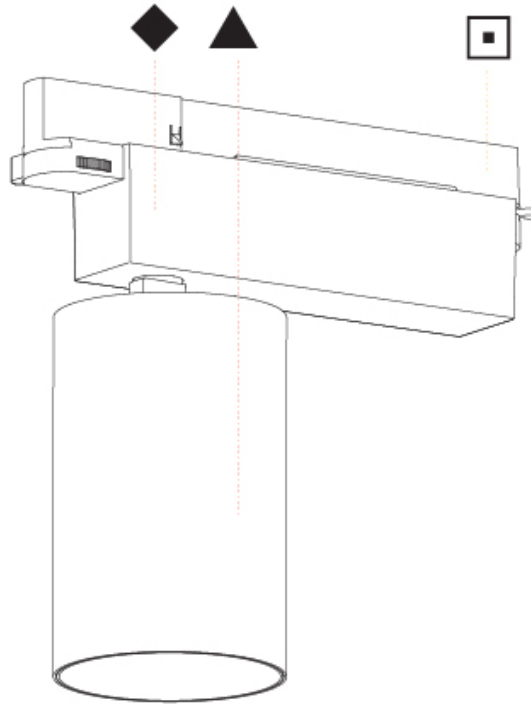

CENTRIQ 95 TRACK

A3T022-

PROJECT

TYPE

SPECIFIER

QUANTITY

DATE