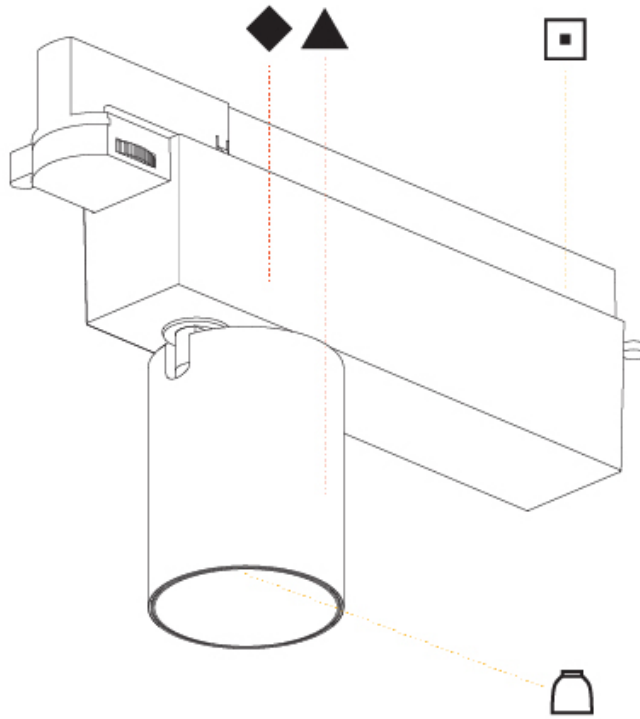

CENTRIQ 60 TRACK

A3T033-

PROJECT _____

TYPE _____

SPECIFIER _____

QUANTITY _____

DATE _____

A