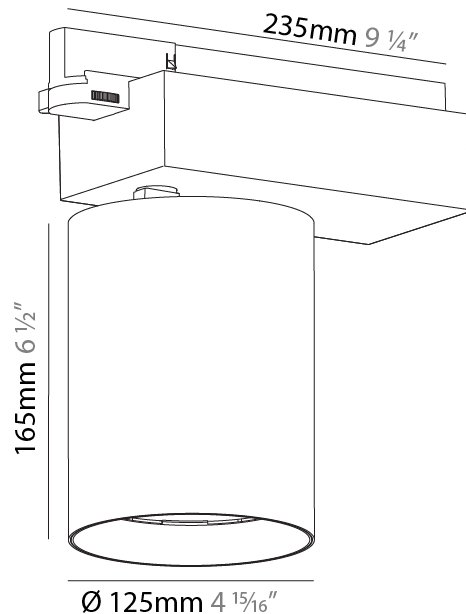

GENERAL

Series: Centriq
Subseries: Centriq 125
Brand: Prolicht
Division: Architectural
Mounting Type: Track
Mounting Location: Ceiling
Subcategory: Spots

PHYSICAL

Shape: Cylinder
Diameter (mm): 125
Diameter (in): 4 ¹⁵/₁₆
Length (mm): 235
Length (in): 9 ¹/₄
Height (mm): 165
Height (in): 6 ¹/₂
Light Distribution: Adjustable / Direct
Fixture Finish: SSR / BKV / CWI / CRY / HAB / LAG / UFT / ITA / RUA / RUR / MIC / FTG / MYG / TWT / LOD / PUS / FRO / FUP / KIA / POP / BLS / SPG / MEY / GOH / GUM / CHC / COM / ABZ / JAG / OBR / MOS / ROR
Fixture Material: Aluminum

ELECTRICAL

Lamp Type: LED (Zhaga Standard)
Input Wattage (W): 55 / 54
Total Output Wattage (W): 49.5 / 48.6
Dimming: Tri-Mode (Non-Dimming and Phase Dimming (120Vac only) and 0-10V Dimming)
Driver Included: Yes
Driver Location: Integrated
Driver Type: Constant Current - Universal
Driver Class: Class 2
Input Voltage (V): 120 - 277
Constant Current (MA): 1400

LED

Number of LEDs: 1
Color Temperature (°K): 3000 / 3500 / 4000
Max. Delivered Lumen (lm): 5250 / 4498 / 4590
Nominal Lumen (lm): 6030 / 5165 / 5270
CRI: >90 CRI
Lamp Life (hrs): 50000

OPTICAL

Reflector°: 16 / 26 / 42
Adjustability: Rotational 340°; Tilt 90°

RATINGS AND CERTIFICATIONS

Certified By: Certified for North American Standards
IP rating: IP20