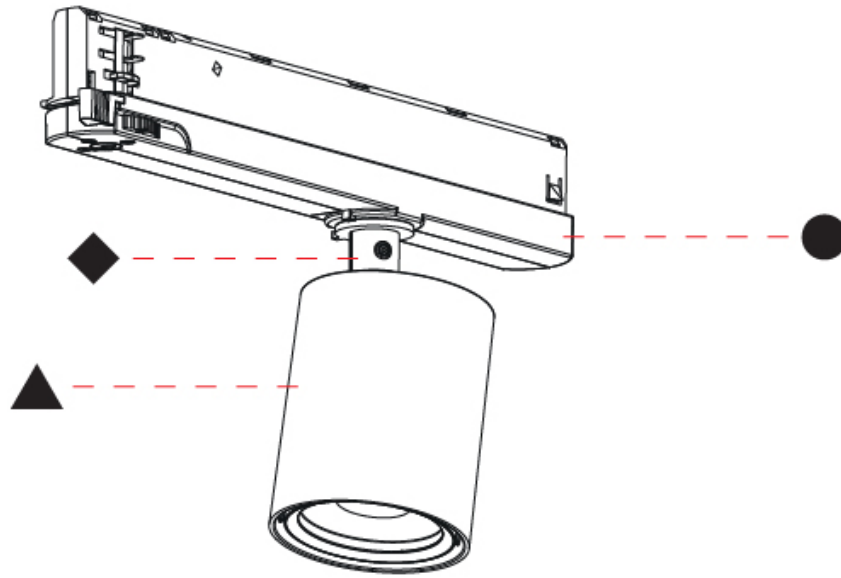

PROJECT

TYPE

SPECIFIER

QUANTITY

DATE

A