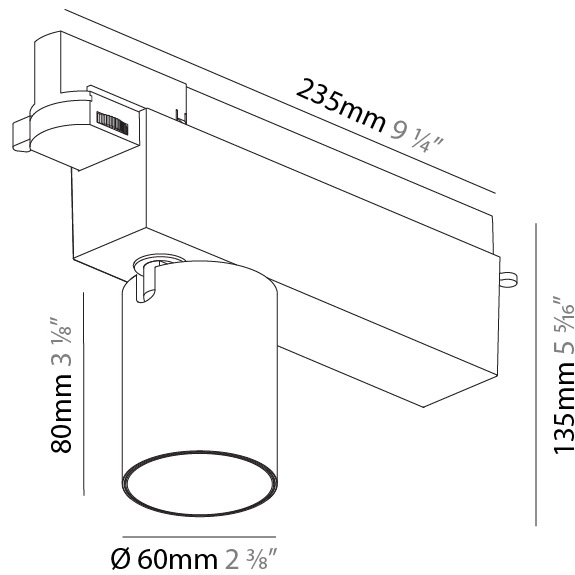

Series: Centriq
Subseries: Centriq 60
Brand: Prolicht
Division: Architectural
Mounting Type: Track
Mounting Location: Ceiling
Subcategory: Spots

PHYSICAL

Shape: Cylinder
Diameter (mm): 60
Diameter (in): 2 3/8
Length (mm): 235
Length (in): 9 1/4
Height (mm): 135
Height (in): 5 5/16
Light Distribution: Adjustable / Direct
Weight (kg): 0.897
Weight (lbs): 1.977
Installation Requirement: Track or profile system
Fixture Finish: SSR / BKV / CWI / CRY / HAB / LAG / UFT / ITA / RUA / RUR / MIC / FTG / MYG / TWT / LOD / PUS / FRO / FUP / KIA / POP / BLS / SPG / MEY / GOH / GUM / CHC / COM / ABZ / JAG / OBR / MOS / ROR
Fixture Material: Aluminum

ELECTRICAL

Lamp Type: LED (Zhaga Standard)
Input Wattage (W): 14
Total Output Wattage (W): 12.5
Dimming: Tri-Mode (Non-Dimming and Phase Dimming (120Vac only) and 0-10V Dimming)
Driver Included: Yes
Driver Location: Integrated
Driver Type: Constant Current - Universal
Driver Class: Class 2
Input Voltage (V): 120 - 277
Constant Current (MA): 350

LED

Number of LEDs: 1
Color Temperature (°K): 2700 / 3000 / 3500 / 4000
Max. Delivered Lumen (lm): 940 / 980 / 1029 / 1050
Nominal Lumen (lm): 1386 / 1438 / 1511 / 1542
CRI: >90 CRI
Lamp Life (hrs): 50000
Upon Request: Special Color Temperature Special Led

OPTICAL

Reflector: 20 / 40 / 60
Adjustability: Rotational 340°; Tilt 90°
Upon Request: Special Beam Angles

RATINGS AND CERTIFICATIONS

Certified By: Certified for North American Standards
IP rating: IP20