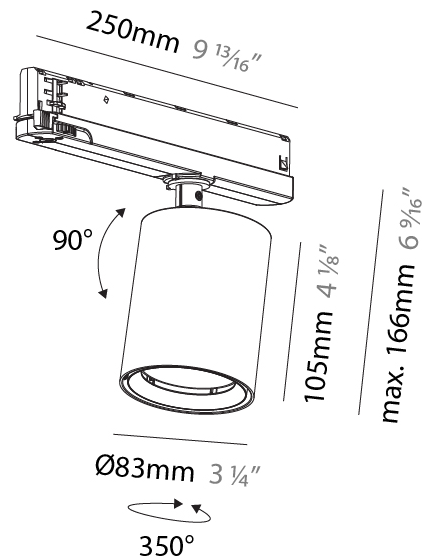

GENERAL

Series: Centriq
Subseries: Centriq In
Brand: Prolicht
Division: Architectural
Mounting Type: Track
Mounting Location: Ceiling
Subcategory: Spots

PHYSICAL

Shape: Cylinder
Diameter (mm): 83
Diameter (in): 3 1/4
Length (mm): 250
Length (in): 9 13/16
Height (mm): 166
Height (in): 6 9/16
Light Distribution: Adjustable / Direct
Weight (kg): 0.6
Fixture Finish: SSR / BKV / CWI / CRY / HAB / LAG / UFT / ITA / RUA / RUR / MIC / FTG / MYG / TWT / LOD / PUS / FRO / FUP / KIA / POP / BLS / SPG / MEY / GOH / GUM / CHC / COM / ABZ / JAG / OBR / MOS / ROR
Holder Finish: WHI / BLK
Accent Finish: SSR / BKV / CWI / CRY / HAB / LAG / UFT / ITA / RUA / RUR / MIC / FTG / MYG / TWT / LOD / PUS / FRO / FUP / KIA / POP / BLS / SPG / MEY / GOH / GUM / CHC / COM / ABZ / JAG
Fixture Material: Aluminum

ELECTRICAL

Lamp Type: LED (Zhaga Standard)
Input Wattage (W): 26
Total Output Wattage (W): 23.7
Dimming: Non-Dimmable / 0-10V Dimming
Driver Included: Yes
Driver Location: Integrated
Driver Type: Constant Current - 120Vac
Driver Class: Class 2
Input Voltage (V): 120

LED

Number of LEDs: 1
Color Temperature (°K): 2700 / 3000 / 3500 / 4000
Max. Delivered Lumen (lm): 1975 / 2056 / 2145 / 2245
Nominal Lumen (lm): 2429 / 2529 / 2638 / 2761
CRI: >90 CRI
Lamp Life (hrs): 50000

OPTICAL

Optic°: 12
Adjustability: Rotational 360°; Tilt 90° (±45°)

RATINGS AND CERTIFICATIONS

Certified By: Certified for North American Standards
IP rating: IP20