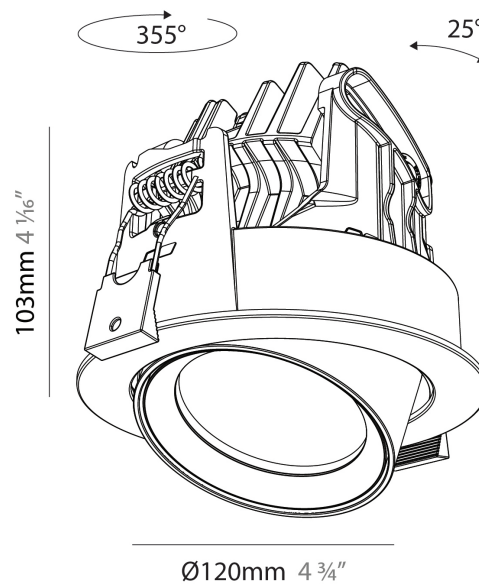

Series: Centriq
Subseries: Centriq Round Adjustable
Brand: Prolicht
Division: Architectural
Mounting Type: Recessed
Mounting Location: Ceiling
Subcategory: Spots

PHYSICAL

Shape: Cylinder
Diameter (mm): 120
Diameter (in): 4 3/4
Height (mm): 105
Height (in): 4 1/8
Min. Recessing Depth (mm): 120
Min. Recessing Depth (in): 4 3/4
Light Distribution: Adjustable / Direct
Weight (kg): 0.651
Diffuser: Lens Pack - No Lens / Opal / Linear Spread Lens / Honeycomb / Spread Lens
Fixture Finish: SSR / BKV / CWI / CRY / HAB / LAG / UFT / ITA / RUA / RUR / MIC / FTG / MYG / TWT / LOD / PUS / FRO / FUP / KIA / POP / BLS / SPG / MEY / GOH / GUM / CHC / COM / ABZ / JAG / OBR / MOS / ROR
Fixture Material: Aluminum
Cut-out Measurements: Dia. 112mm / 4 7/16"

ELECTRICAL

Lamp Type: LED (Zhaga Standard)
Input Wattage (W): 34
Total Output Wattage (W): 30.9
Dimming: Tri-Mode (Non-Dimming and Phase Dimming (120Vac only) and 0-10V Dimming)
Driver Included: Yes
Driver Location: Recessed Housing
Driver Type: Constant Current - Universal
Driver Class: Class 2
Input Voltage (V): 120 - 277
Constant Current (MA): 900

LED

Color Temperature (*K): 2700 / 3000 / 3500 / 4000
Max. Delivered Lumen (lm): 3148 / 3355 / 3406 / 3524
Nominal Lumen (lm): 3921 / 4177 / 4242 / 4389
CRI: >90 CRI
Lamp Life (hrs): 50000

OPTICAL

Reflector°: 24 / 36 / 54
Adjustability: Rotational 350° / Tilt 25°

RATINGS AND CERTIFICATIONS

Certified By: Certified for North American Standards
IP rating: IP20