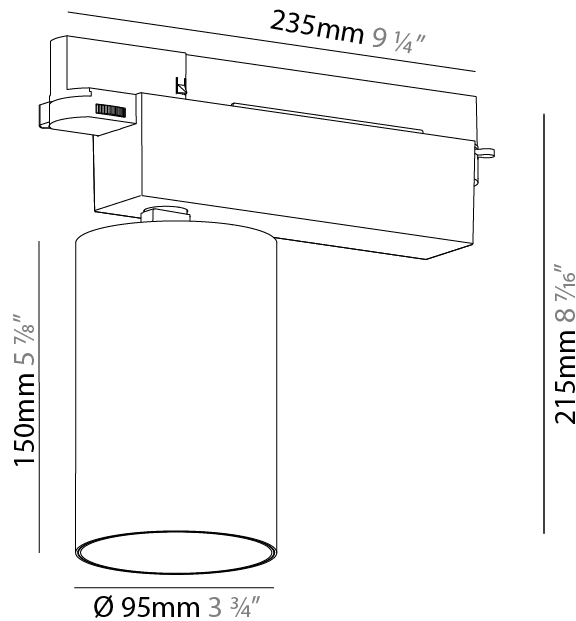

GENERAL

Series: Centriq
 Subseries: Centriq 95
 Brand: Prolicht
 Division: Architectural
 Mounting Type: Track
 Mounting Location: Ceiling
 Subcategory: Spots

PHYSICAL

Shape: Cylinder
 Diameter (mm): 95
 Diameter (in): 3 3/4
 Length (mm): 235
 Length (in): 9 1/4
 Height (mm): 150
 Height (in): 5 7/8
 Light Distribution: Adjustable / Direct
 Weight (kg): 1.495
 Weight (lbs): 3.3
 Fixture Finish: SSR / BKV / CWI / CRY / HAB / LAG / UFT / ITA / RUA / RUR / MIC / FTG / MYG / TWT / LOD / PUS / FRO / FUP / KIA / POP / BLS / SPG / MEY / GOH / GUM / CHC / COM / ABZ / JAG / OBR / MOS / ROR
 Fixture Material: Aluminum

OPTICAL

Reflector: 18 / 26 / 40
 Adjustability: Rotational 340°; Tilt 90°
 Upon Request: Special Beam Angles

RATINGS AND CERTIFICATIONS

Certified By: Certified for North American Standards
 IP rating: IP20