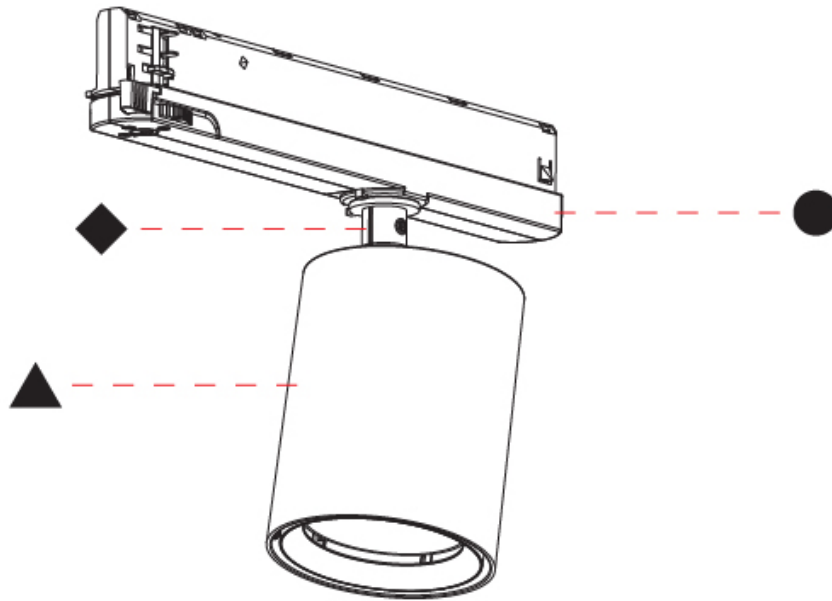

CENTRIQ IN TRACK

A3T217-

PROJECT

TYPE

SPECIFIER

QUANTITY

DATE

A