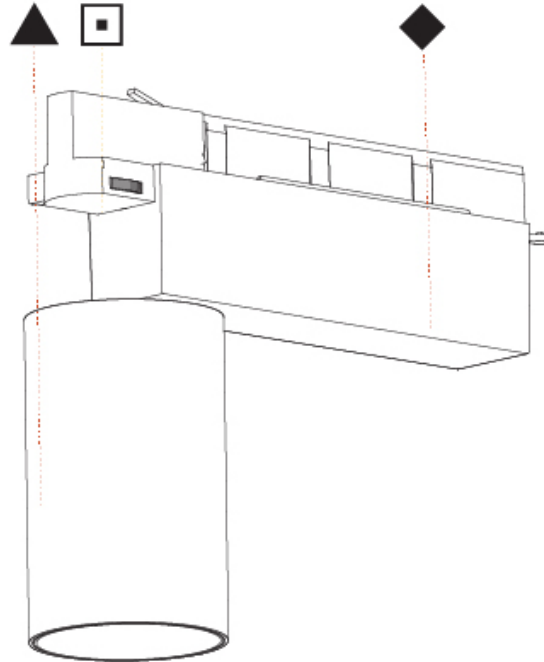

CENTRIQ 75 TRACK

A3T116-

PROJECT

TYPE

SPECIFIER

QUANTITY

DATE

A