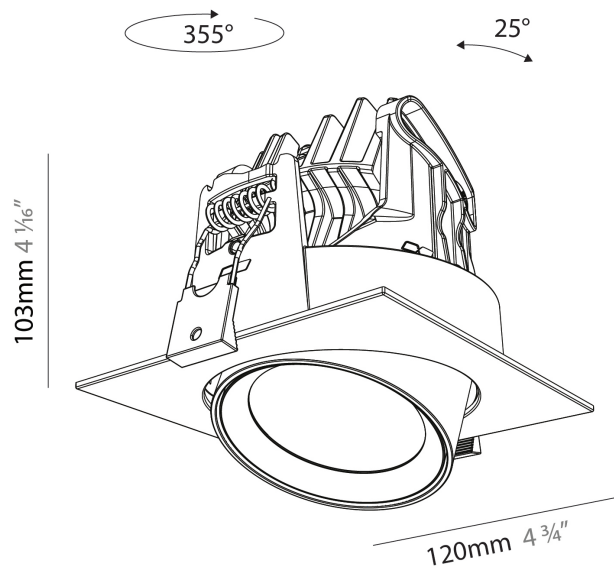

PHYSICAL

Shape: Cylinder
Diameter (mm): 120
Diameter (in): 4 ¾
Length (mm): 120
Length (in): 4 ¾
Height (mm): 105
Height (in): 4 ⅙
Min. Recessing Depth (mm): 120
Min. Recessing Depth (in): 4 ¾
Light Distribution: Adjustable / Direct
Weight (kg): 0.665
Diffuser: Lens Pack - No Lens / Opal / Linear Spread Lens / Honeycomb / Spread Lens
Fixture Finish: SSR / BKV / CWI / CRY / HAB / LAG / UFT / ITA / RUA / RUR / MIC / FTG / MYG / TWT / LOD / PUS / FRO / FUP / KIA / POP / BLS / SPG / MEY / GOH / GUM / CHC / COM / ABZ / JAG / OBR / MOS / ROR
Fixture Material: Aluminum
Cut-out Measurements: Dia. 112mm / 4 7/16"

ELECTRICAL

Lamp Type: LED (Zhaga Standard)
Input Wattage (W): 20.5
Total Output Wattage (W): 18.1
Dimming: Tri-Mode (Non-Dimming and Phase Dimming (120Vac only) and 0-10V Dimming)
Driver Included: Yes
Driver Location: Recessed Housing
Driver Type: Constant Current - Universal
Driver Class: Class 2
Input Voltage (V): 120 - 277
Constant Current (MA): 500

LED

Color Temperature (°K): 2700 / 3000 / 3500 / 4000
Max. Delivered Lumen (lm): 1432 / 1542 / 1432 / 1636
Nominal Lumen (lm): 1668 / 1797 / 1668 / 1907
CRI: >90 CRI
Lamp Life (hrs): 50000

OPTICAL

Reflector°: 10
Adjustability: Rotational 350° / Tilt 25°

RATINGS AND CERTIFICATIONS

Certified By: CSA Certified to UL and CSA Standards
IP rating: IP20