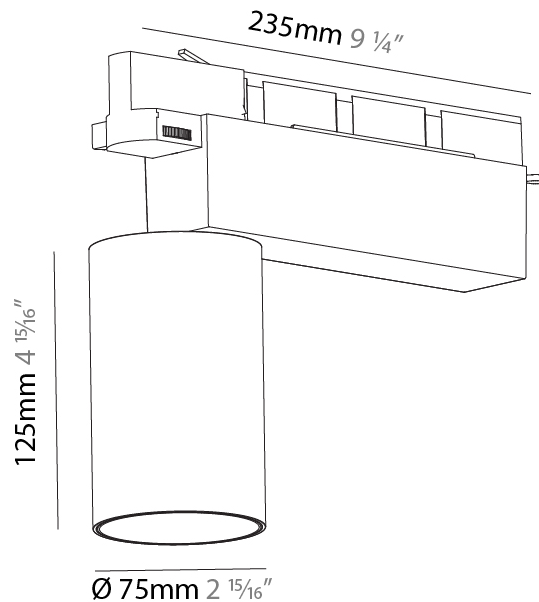

PHYSICAL

Shape: Cylinder
Diameter (mm): 75
Diameter (in): 2 ¹⁵/₁₆
Length (mm): 235
Length (in): 9 ¹/₄
Height (mm): 182
Height (in): 7 ³/₁₆
Light Distribution: Adjustable / Direct
Weight (kg): 1.099
Weight (lbs): 2.42
Installation Requirement: Track or profile system
Fixture Finish: SSR / BKV / CWI / CRY / HAB / LAG / UFT / ITA / RUA / RUR / MIC / FTG / MYG / TWT / LOD / PUS / FRO / FUP / KIA / POP / BLS / SPG / MEY / GOH / GUM / CHC / COM / ABZ / JAG / OBR / MOS / ROR
Fixture Material: Aluminum Die Cast

ELECTRICAL

Lamp Type: LED (Zhaga Standard)
Input Wattage (W): 26
Total Output Wattage (W): 23.6
Dimming: Tri-Mode (Non-Dimming and Phase Dimming (120Vac only) and 0-10V Dimming)
Driver Included: Yes
Driver Location: Integrated
Driver Type: Constant Current - Universal
Driver Class: Class 2
Input Voltage (V): 120 - 277
Constant Current (MA): 700

LED

Number of LEDs: 1
Color Temperature (°K): 2700 / 3000 / 3500 / 4000
Max. Delivered Lumen (lm): 1968 / 2097 / 2160 / 2204
Nominal Lumen (lm): 3113 / 3317 / 3416 / 3486
CRI: >90 CRI
Lamp Life (hrs): 50000
Upon Request: Special Color Temperature Special Led

OPTICAL

Reflector°: 20 / 25 / 40
Adjustability: Rotational 340°; Tilt 90°
Upon Request: Special Beam Angles

RATINGS AND CERTIFICATIONS

Certified By: Certified for North American Standards
IP rating: IP20