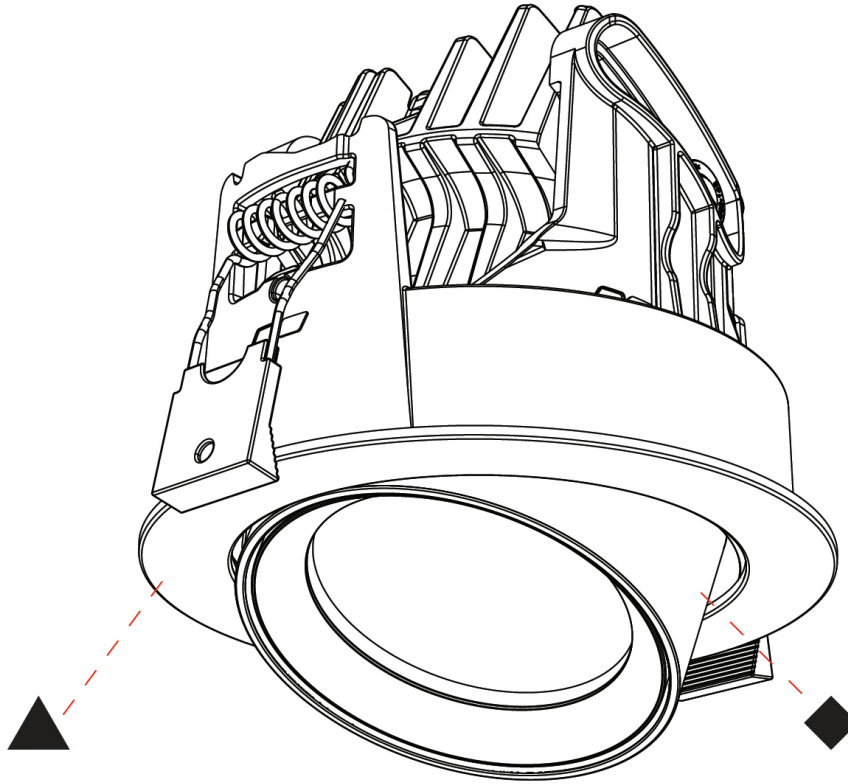

CENTRIQ ROUND ADJUSTABLE RECESSED

A35975-

PROJECT

TYPE

SPECIFIER

QUANTITY

DATE