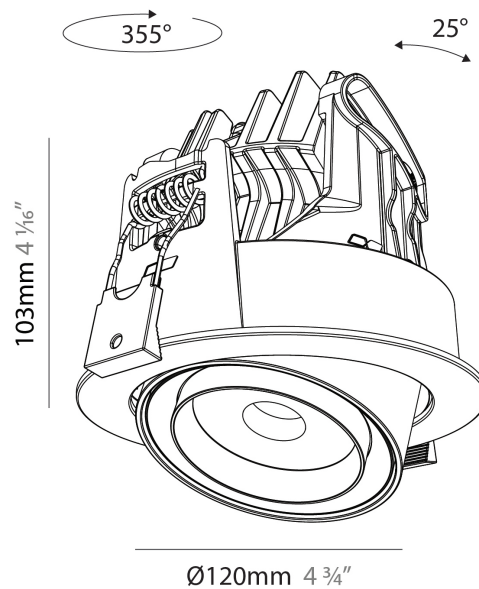

GENERAL

Series: Centriq
Subseries: Centriq Round Flex Adjustable
Brand: Prolicht
Division: Architectural
Mounting Type: Recessed
Mounting Location: Ceiling
Subcategory: Spots

PHYSICAL

Shape: Cylinder
Diameter (mm): 120
Diameter (in): 4 3/4
Height (mm): 105
Height (in): 4 1/8
Min. Recessing Depth (mm): 120
Min. Recessing Depth (in): 4 3/4
Light Distribution: Adjustable / Direct
Weight (kg): 0.666
Fixture Finish: SSR / BKV / CWI / CRY / HAB / LAG / UFT / ITA / RUA / RUR / MIC / FTG / MYG / TWT / LOD / PUS / FRO / FUP / KIA / POP / BLS / SPG / MEY / GOH / GUM / CHC / COM / ABZ / JAG / OBR / MOS / ROR
Fixture Material: Aluminum
Cut-out Measurements: Dia. 112mm / 4 7/16"

ELECTRICAL

Lamp Type: LED (Zhaga Standard)
Input Wattage (W): 20.5
Total Output Wattage (W): 18.1
Dimming: Tri-Mode (Non-Dimming and Phase Dimming (120Vac only) and 0-10V Dimming)
Driver Included: Yes
Driver Location: Recessed Housing
Driver Type: Constant Current - Universal
Driver Class: Class 2
Housing: ENCP 3
Input Voltage (V): 120 - 277
Constant Current (MA): 500

LED

Color Temperature (°K): 2700 / 3000 / 3500 / 4000
Max. Delivered Lumen (lm): 1201 / 1294 / 1346 / 1373
Nominal Lumen (lm): 1668 / 1797 / 1869 / 1907
CRI: >90 CRI
Lamp Life (hrs): 50000

OPTICAL

Beam Angle: 18 - 46
Adjustability: Rotational 350° / Tilt 25°

RATINGS AND CERTIFICATIONS

Certified By: CSA Certified to UL and CSA Standards
IP rating: IP20