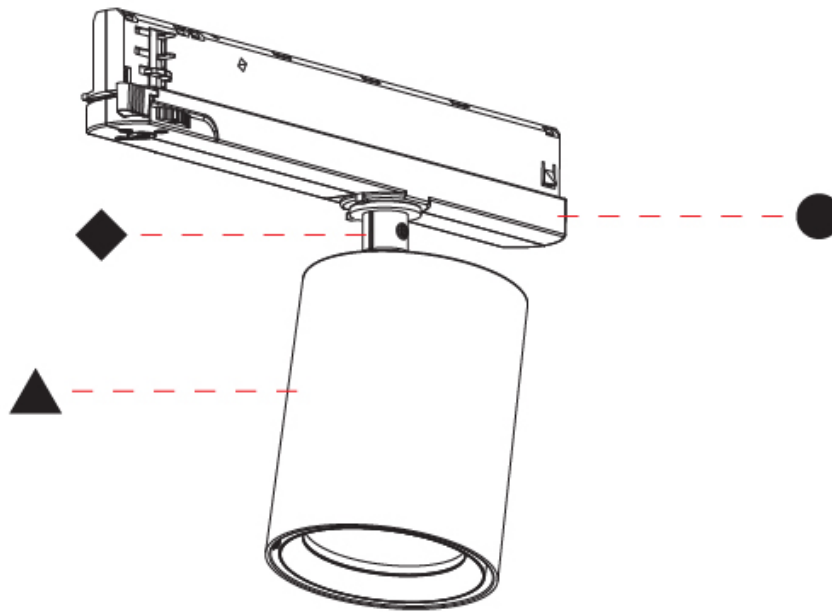

CENTRIQ IN TRACK

A3T218-

PROJECT
TYPE
SPECIFIER
QUANTITY
DATE

A