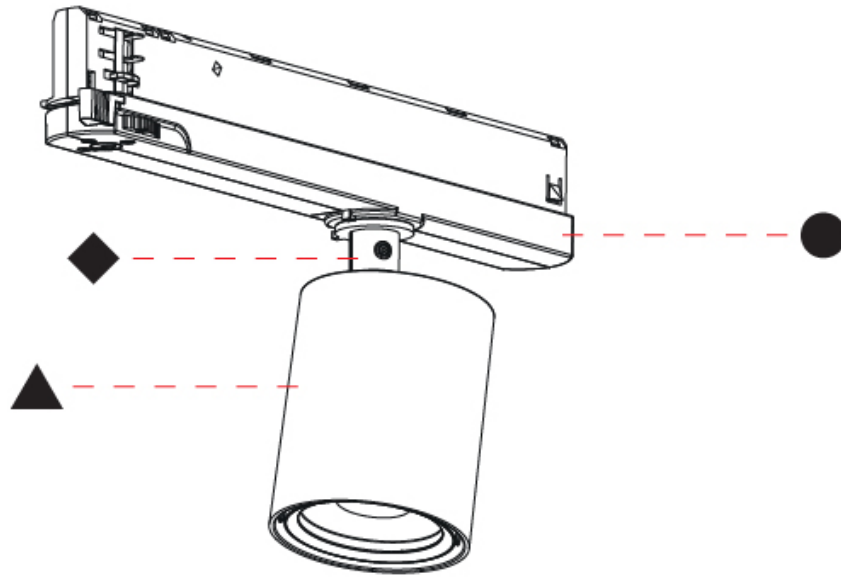

CENTRIQ IN TRACK

A3T216-

PROJECT _____

TYPE _____

SPECIFIER _____

QUANTITY _____

DATE _____

A