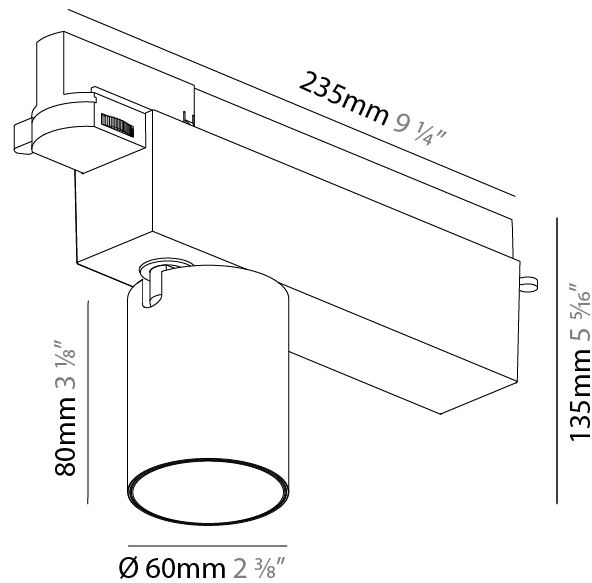

PHYSICAL

Shape: Cylinder
Diameter (mm): 60
Diameter (in): 2 3/8
Length (mm): 235
Length (in): 9 1/4
Height (mm): 135
Height (in): 5 5/16
Light Distribution: Adjustable / Direct
Weight (kg): 0.7
Weight (lbs): 1.54
Installation Requirement: Track or profile system
Fixture Finish: SSR / BKV / CWI / CRY / HAB / LAG / UFT / ITA / RUA / RUR / MIC / FTG / MYG / TWT / LOD / PUS / FRO / FUP / KIA / POP / BLS / SPG / MEY / GOH / GUM / CHC / COM / ABZ / JAG / OBR / MOS / ROR
Fixture Material: Aluminum Die Cast

ELECTRICAL

Lamp Type: LED (Zhaga Standard)
Input Wattage (W): 12 / 15
Total Output Wattage (W): 10.8 / 13.5
Dimming: Tri-Mode (Non-Dimming and Phase Dimming (120Vac only) and 0-10V Dimming)
Driver Included: Yes
Driver Location: Integrated
Driver Type: Constant Current - Universal
Driver Class: Class 2
Input Voltage (V): 120 - 277
Constant Current (MA): 350

LED

Number of LEDs: 1
Color Temperature (°K): 2700 / 3000 / 3500 / 4000
Max. Delivered Lumen (lm): 520 / 580 / 627 / 640
Nominal Lumen (lm): 960 / 1070 / 1156 / 1180
CRI: >90 CRI
Lamp Life (hrs): 50000
Upon Request: Special Color Temperature Special Led

OPTICAL

Beam Angle: 8
Adjustability: Rotational 340°; Tilt 90°
Upon Request: Special Beam Angles

RATINGS AND CERTIFICATIONS

Certified By: Certified for North American Standards
IP rating: IP20

PROJECT	
TYPE	
SPECIFIER	
QUANTITY	
DATE