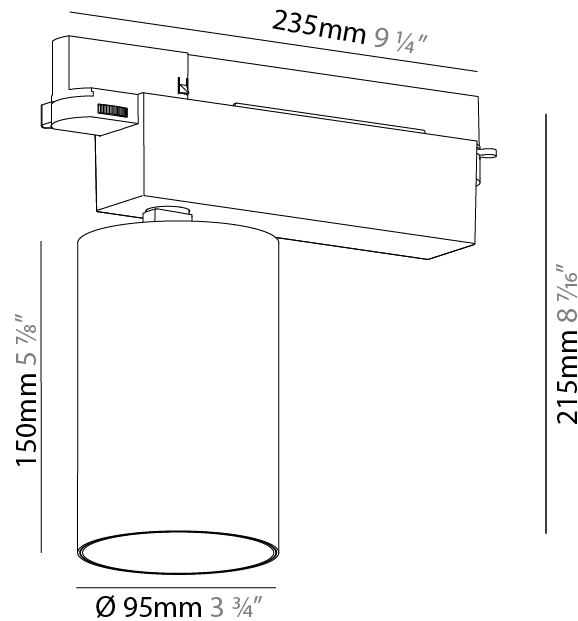

GENERAL

Series: Centriq
 Subseries: Centriq 95
 Brand: Prolicht
 Division: Architectural
 Mounting Type: Track
 Mounting Location: Ceiling
 Subcategory: Spots

PHYSICAL

Shape: Cylinder
 Diameter (mm): 95
 Diameter (in): 3 3/4
 Length (mm): 235
 Length (in): 9 1/4
 Height (mm): 150
 Height (in): 5 7/8
 Light Distribution: Adjustable / Direct
 Weight (kg): 1.495
 Weight (lbs): 3.3
 Fixture Finish: SSR / BKV / CWI / CRY / HAB / LAG / UFT / ITA / RUA / RUR / MIC / FTG / MYG / TWT / LOD / PUS / FRO / FUP / KIA / POP / BLS / SPG / MEY / GOH / GUM / CHC / COM / ABZ / JAG / OBR / MOS / ROR
 Fixture Material: Aluminum

OPTICAL

Reflector: 18 / 26 / 40
 Adjustability: Rotational 340°; Tilt 90°
 Upon Request: Special Beam Angles

RATINGS AND CERTIFICATIONS

Certified By: Certified for North American Standards
 IP rating: IP20