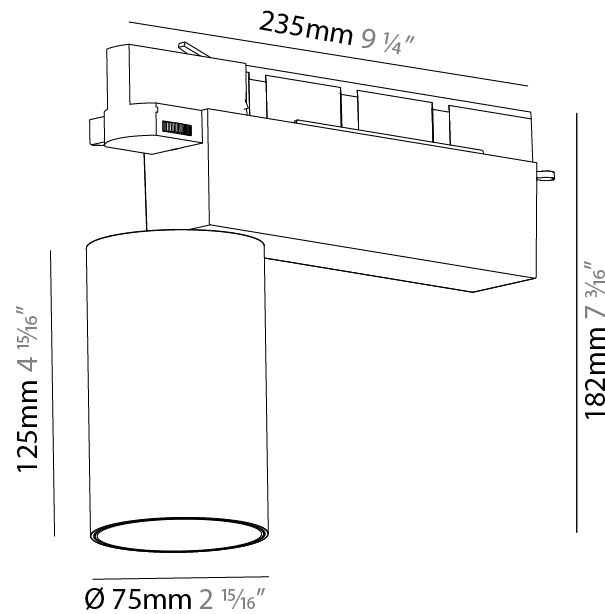

GENERAL

Series: Centriq
Subseries: Centriq 75
Brand: Prolicht
Division: Architectural
Mounting Type: Track
Mounting Location: Ceiling
Subcategory: Spots

PHYSICAL

Shape: Cylinder
Diameter (mm): 75
Diameter (in): 2 15/16
Length (mm): 235
Length (in): 9 1/4
Height (mm): 125
Height (in): 4 15/16
Light Distribution: Adjustable / Direct
Weight (kg): 1.099
Weight (lbs): 2 7/16
Fixture Finish: SSR / BKV / CWI / CRY / HAB / LAG / UFT / ITA / RUA / RUR / MIC / FTG / MYG / TWT / LOD / PUS / FRO / FUP / KIA / POP / BLS / SPG / MEY / GOH / GUM / CHC / COM / ABZ / JAG / OBR / MOS / ROR
Fixture Material: Aluminum

ELECTRICAL

Lamp Type: LED (Zhaga Standard)
Input Wattage (W): 12 / 15
Total Output Wattage (W): 10.8 / 13.5
Dimming: Tri-Mode (Non-Dimming and Phase Dimming (120Vac only) and 0-10V Dimming)
Driver Included: Yes
Driver Location: Integrated
Driver Type: Constant Current - Universal
Driver Class: Class 2
Input Voltage (V): 120 - 277
Constant Current (MA): 350

LED

Number of LEDs: 1
Color Temperature (°K): 2700 / 3000 / 3500 / 4000
Max. Delivered Lumen (lm): 870 / 970 / 1039 / 1060
Nominal Lumen (lm): 960 / 1070 / 1156 / 1180
CRI: >90 CRI
Lamp Life (hrs): 50000
Upon Request: Special Color Temperature Special Led

OPTICAL

Beam Angle: 10
Adjustability: Rotational 340°; Tilt 90°
Upon Request: Special Beam Angles

RATINGS AND CERTIFICATIONS

Certified By: Certified for North American Standards
IP rating: IP20