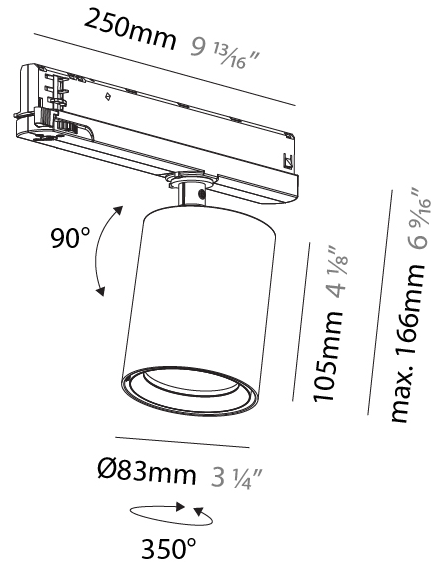

GENERAL

Series: Centriq
Subseries: Centriq In
Brand: Prolicht
Division: Architectural
Mounting Type: Track
Mounting Location: Ceiling
Subcategory: Spots

PHYSICAL

Shape: Cylinder
Diameter (mm): 83
Diameter (in): 3 1/4
Length (mm): 250
Length (in): 9 13/16
Height (mm): 166
Height (in): 6 9/16
Light Distribution: Adjustable / Direct
Weight (kg): 0.87
Fixture Finish: SSR / BKV / CWI / CRY / HAB / LAG / UFT / ITA / RUA / RUR / MIC / FTG / MYG / TWT / LOD / PUS / FRO / FUP / KIA / POP / BLS / SPG / MEY / GOH / GUM / CHC / COM / ABZ / JAG / OBR / MOS / ROR
Holder Finish: WHI / BLK
Accent Finish: SSR / BKV / CWI / CRY / HAB / LAG / UFT / ITA / RUA / RUR / MIC / FTG / MYG / TWT / LOD / PUS / FRO / FUP / KIA / POP / BLS / SPG / MEY / GOH / GUM / CHC / COM / ABZ / JAG
Fixture Material: Aluminum

ELECTRICAL

Lamp Type: LED (Zhaga Standard)
Input Wattage (W): 36.2
Total Output Wattage (W): 32.7
Dimming: Non-Dimmable / 0-10V Dimming
Driver Included: Yes
Driver Location: Integrated
Driver Type: Constant Current - 120Vac
Driver Class: Class 2
Input Voltage (V): 120

LED

Number of LEDs: 1
Color Temperature (°K): 2700 / 3000 / 3500 / 4000
Max. Delivered Lumen (lm): 2916 / 3037 / 3166 / 3320
Nominal Lumen (lm): 3471 / 3615 / 3769 / 3952
CRI: >90 CRI
Lamp Life (hrs): 50000

OPTICAL

Reflector°: 20 / 32 / 54
Adjustability: Rotational 350°; Tilt 90°

RATINGS AND CERTIFICATIONS

Certified By: CSA Certified to UL and CSA Standards
IP rating: IP20