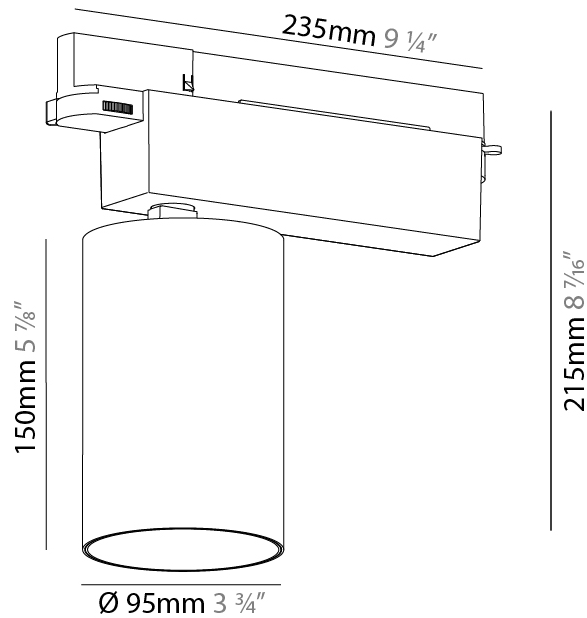

GENERAL

Series: Centriq
Subseries: Centriq 95
Brand: Prolicht
Division: Architectural
Mounting Type: Track
Mounting Location: Ceiling
Subcategory: Spots

PHYSICAL

Shape: Cylinder
Diameter (mm): 95
Diameter (in): 3 3/4
Length (mm): 235
Length (in): 9 1/4
Height (mm): 150
Height (in): 5 7/8
Light Distribution: Adjustable / Direct
Weight (kg): 1.4
Weight (lbs): 3.08
Fixture Finish: SSR / BKV / CWI / CRY / HAB / LAG / UFT / ITA / RUA / RUR / MIC / FTG / MYG / TWT / LOD / PUS / FRO / FUP / KIA / POP / BLS / SPG / MEY / GOH / GUM / CHC / COM / ABZ / JAG / OBR / MOS / ROR
Fixture Material: Aluminum

ELECTRICAL

Lamp Type: LED (Zhaga Standard)
Input Wattage (W): 12/ 15
Total Output Wattage (W): 10.8 / 13.5
Dimming: Tri-Mode (Non-Dimming and Phase Dimming (120Vac only) and 0-10V Dimming)
Driver Included: Yes
Driver Location: Integrated
Driver Type: Constant Current - Universal
Driver Class: Class 2
Input Voltage (V): 120 - 277
Constant Current (MA): 350

LED

Number of LEDs: 1
Color Temperature (°K): 2700 / 3000 / 3500 / 4000
Max. Delivered Lumen (lm): 830 / 930 / 1009 / 1030
Nominal Lumen (lm): 960 / 1070 / 1157 / 1180
CRI: >90 CRI
Lamp Life (hrs): 50000
Upon Request: Special Color Temperature Special Led

OPTICAL

Beam Angle: 8
Adjustability: Rotational 340°; Tilt 90°
Upon Request: Special Beam Angles

RATINGS AND CERTIFICATIONS

Certified By: Certified for North American Standards
IP rating: IP20