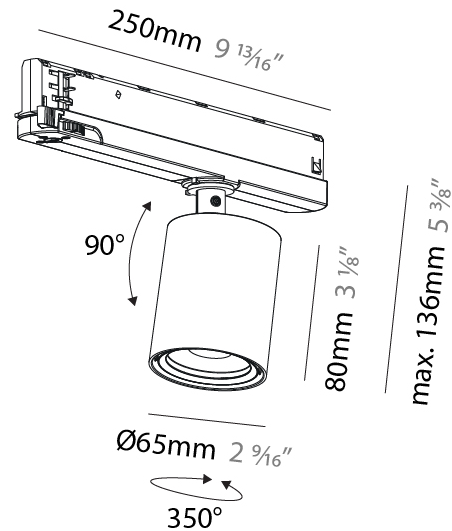

GENERAL

Series: Centriq
Subseries: Centriq In
Brand: Prolicht
Division: Architectural
Mounting Type: Track
Mounting Location: Ceiling
Subcategory: Spots

PHYSICAL

Shape: Cylinder
Diameter (mm): 65
Diameter (in): 2 9/16
Length (mm): 250
Length (in): 9 13/16
Height (mm): 136
Height (in): 5 3/8
Light Distribution: Adjustable / Direct
Weight (kg): 0.6
Fixture Finish: SSR / BKV / CWI / CRY / HAB / LAG / UFT / ITA / RUA / RUR / MIC / FTG / MYG / TWT / LOD / PUS / FRO / FUP / KIA / POP / BLS / SPG / MEY / GOH / GUM / CHC / COM / ABZ / JAG / OBR / MOS / ROR
Holder Finish: WHI / BLK
Accent Finish: SSR / BKV / CWI / CRY / HAB / LAG / UFT / ITA / RUA / RUR / MIC / FTG / MYG / TWT / LOD / PUS / FRO / FUP / KIA / POP / BLS / SPG / MEY / GOH / GUM / CHC / COM / ABZ / JAG
Fixture Material: Aluminum

ELECTRICAL

Lamp Type: LED (Zhaga Standard)
Input Wattage (W): 23
Total Output Wattage (W): 20.9
Dimming: Non-Dimmable / 0-10V Dimming
Driver Included: Yes
Driver Location: Integrated
Driver Type: Constant Current - 120Vac
Driver Class: Class 2
Input Voltage (V): 120

LED

Number of LEDs: 1
Color Temperature (°K): 2700 / 3000 / 3500 / 4000
Max. Delivered Lumen (lm): 1975 / 2056 / 2145 / 2245
Nominal Lumen (lm): 2429 / 2529 / 2638 / 2761
CRI: >90 CRI
Lamp Life (hrs): 50000

OPTICAL

Reflector: 24 / 36 / 52
Adjustability: Rotational 360°; Tilt 90°

RATINGS AND CERTIFICATIONS

Certified By: Certified for North American Standards
IP rating: IP20